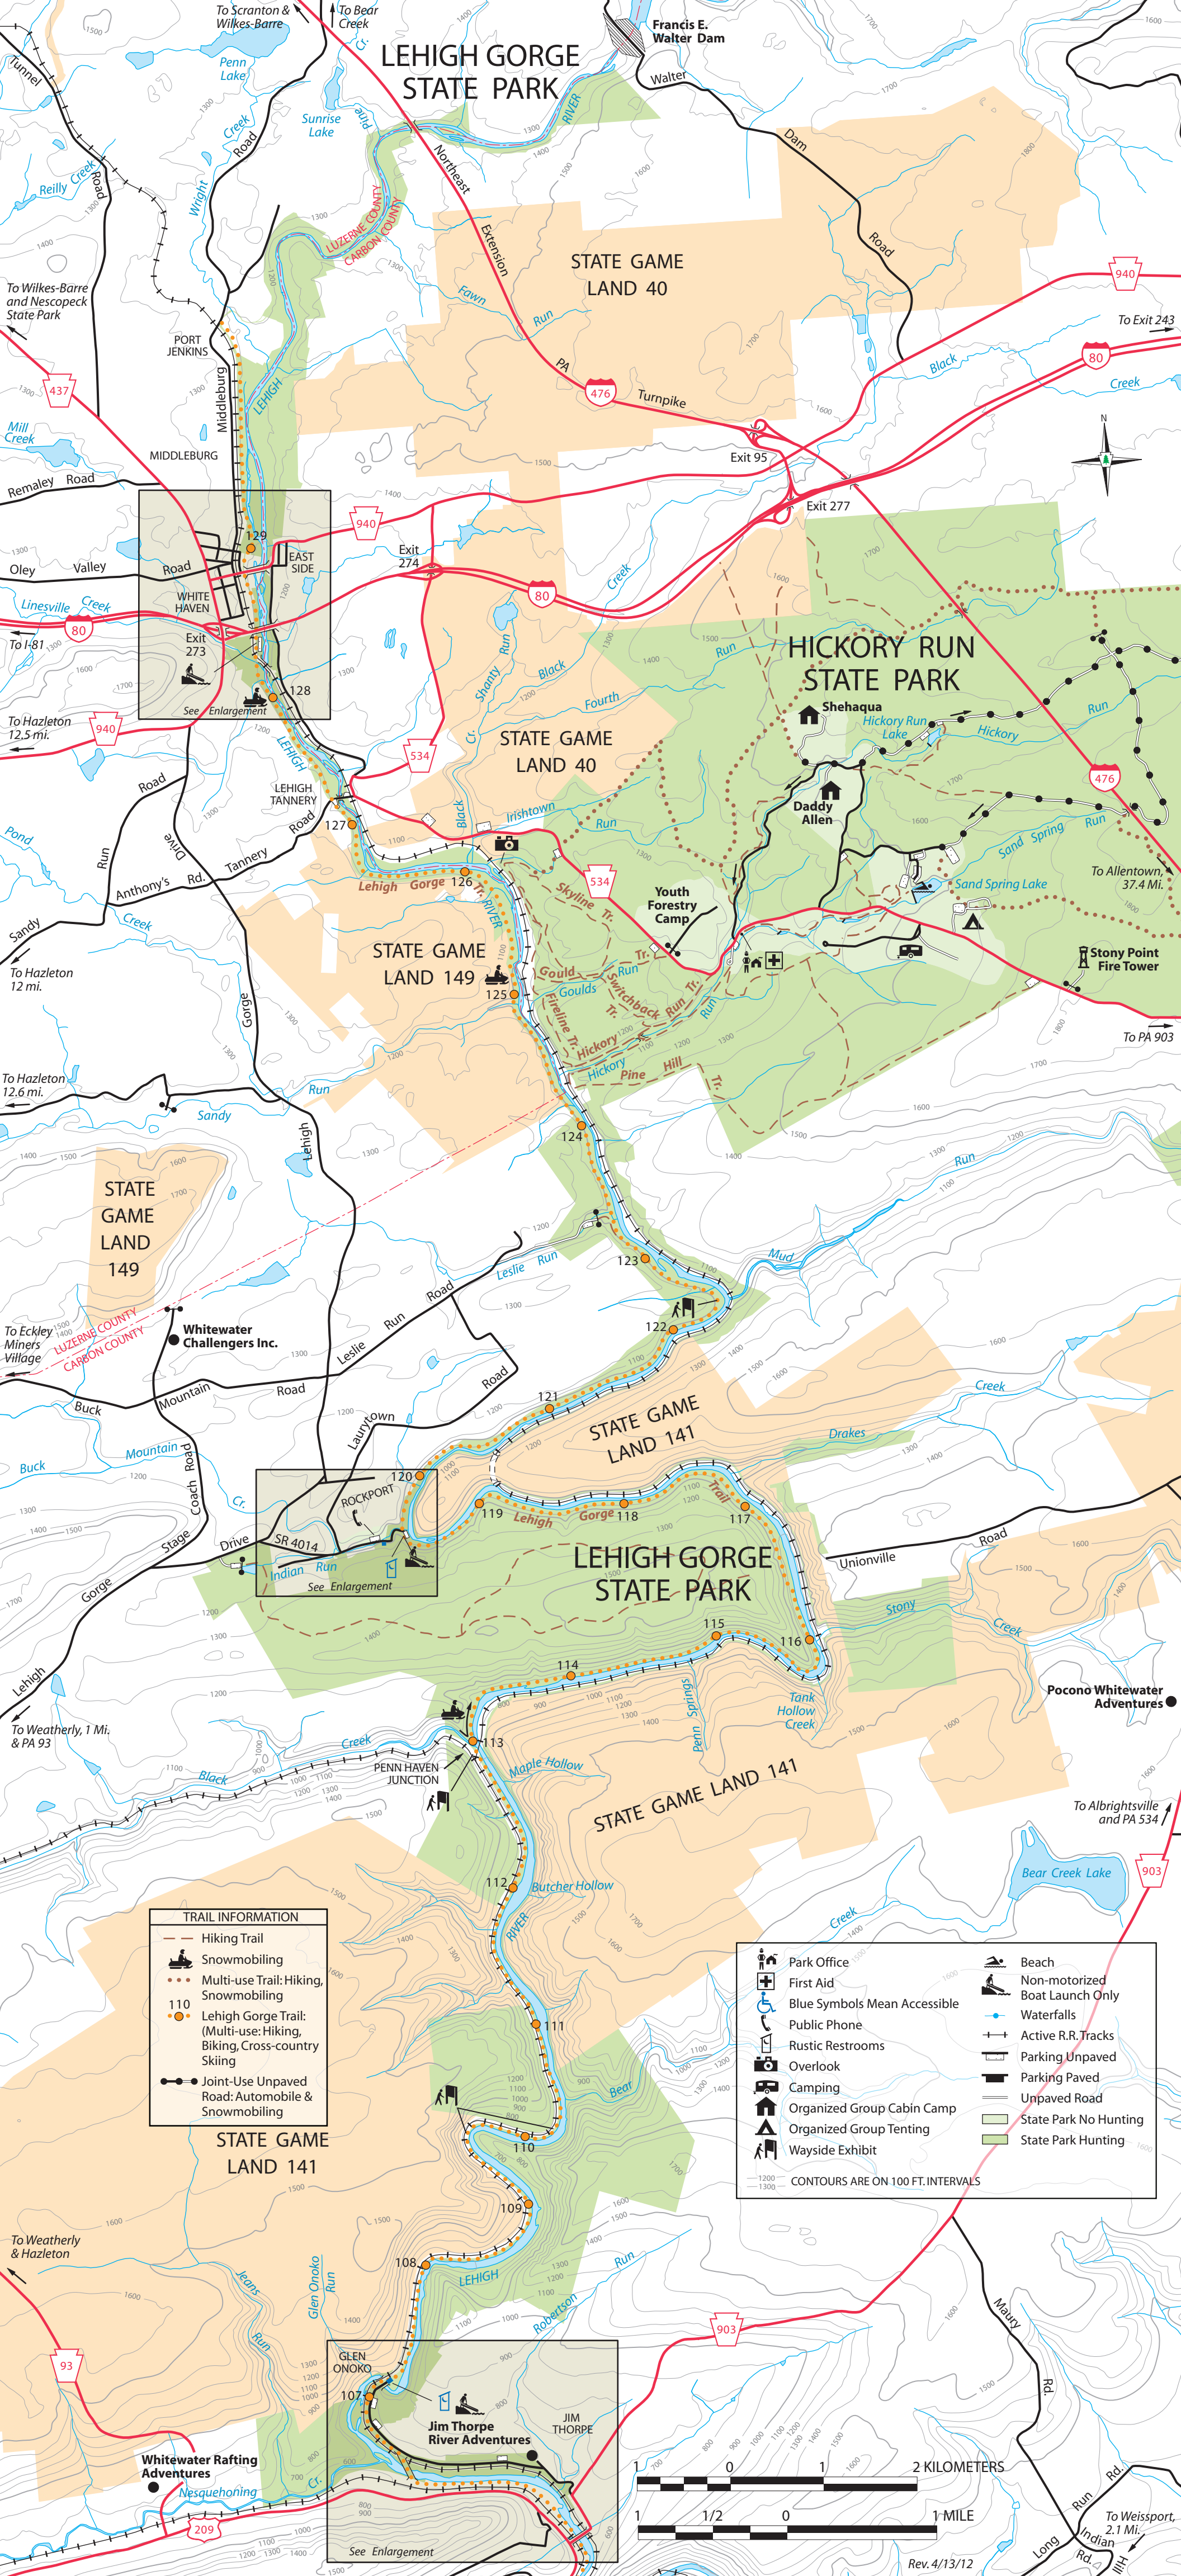

# LEHIGH GORGE STATE PARK

**TRAIL INFORMATION**

- Hiking Trail
- Snowmobiling
- Multi-use Trail: Hiking, Snowmobiling
- Lehigh Gorge Trail: (Multi-use: Hiking, Biking, Cross-country Skiing)
- Joint-Use Unpaved Road: Automobile & Snowmobiling

- Park Office
- First Aid
- Blue Symbols Mean Accessible
- Public Phone
- Rustic Restrooms
- Overlook
- Camping
- Organized Group Cabin Camp
- Organized Group Tenting
- Wayside Exhibit
- Beach
- Boat Launch Only
- Waterfalls
- Active R.R. Tracks
- Parking Unpaved
- Parking Paved
- Unpaved Road
- State Park No Hunting
- State Park Hunting

CONTOURS ARE ON 100 FT. INTERVALS